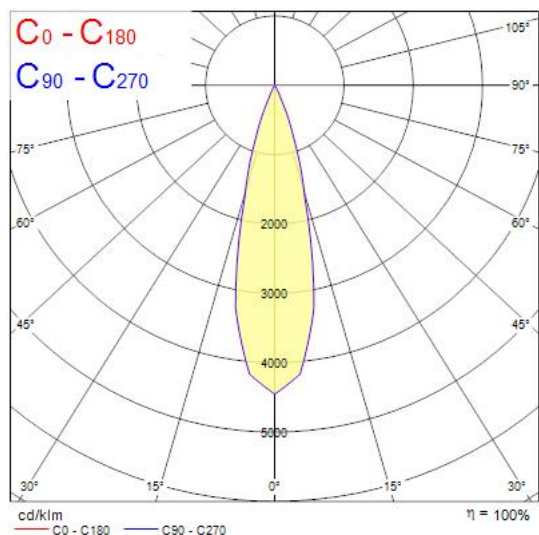

Concord

MYRIAD ADJ ROUND BLACK 3000K PHDIM WHITE BEZ 2056216

IK rating

IK02

Product EAN number

5025768562169

Warranty

5 years

Photometry