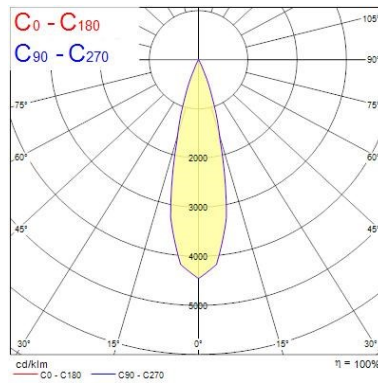

Lifetime data

Lifespan L70 B50	100000
Lifespan L80 B20	100000
Lifespan L90 B10	68500

Physical data

Housing colour	Black
IP rating	IP20
IK rating	IK02
Diffuser material	Glass
Nominal Product Width (mm)	76
Max. Lamp Diameter (mm) - D	90
Weight (kg)	0.38
Recessed Depth (mm)	115

Distance [m] Cone diameter [m] Illuminance [lx]

— C0 - C180 (Half beam angle: 26.4°)

TECHNICAL DRAWINGS