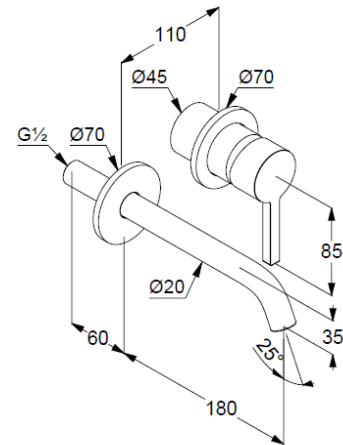

single lever mixer

trim set without pre-installation set

for pre-installation set KLUDI Ref.: 38242

solid lever, metal

aerator, S-Pointer M18,5 PCA

flow rate at 3 bar 4,5 l/min.

fixed spout

EU taxonomy: max. 6 l/min. -

Substantial Contribution (SC) possible

Produktabbildung/ Product picture

Maßzeichnung/ Dimensional drawing

Durchfluss/ Flow rate