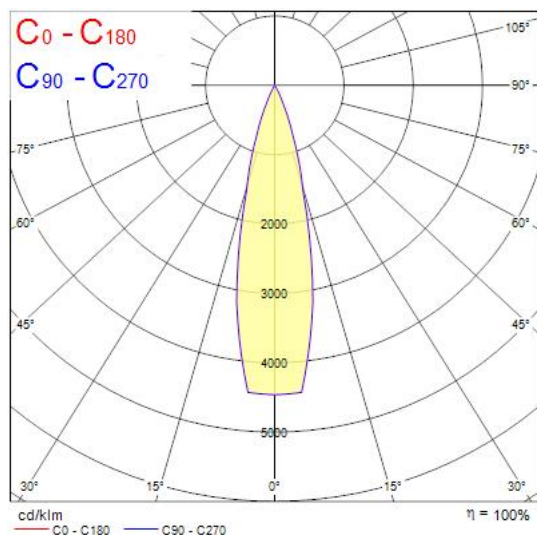

Concord

MYRIAD ADJ ROUND WHITE 4000K DALI SILVER BEZ 2056215

IK rating

IK02

Product EAN number

5025768562152

Warranty

5 years

Photometry