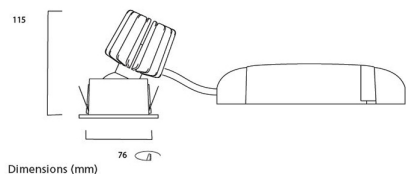

Concord

MYRIAD ADJ ROUND WHITE 4000K DALI SILVER BEZ 2056215

IK rating

IK02

Product EAN number

5025768562152

Warranty

5 years

Photometry

Technical drawings

Data table