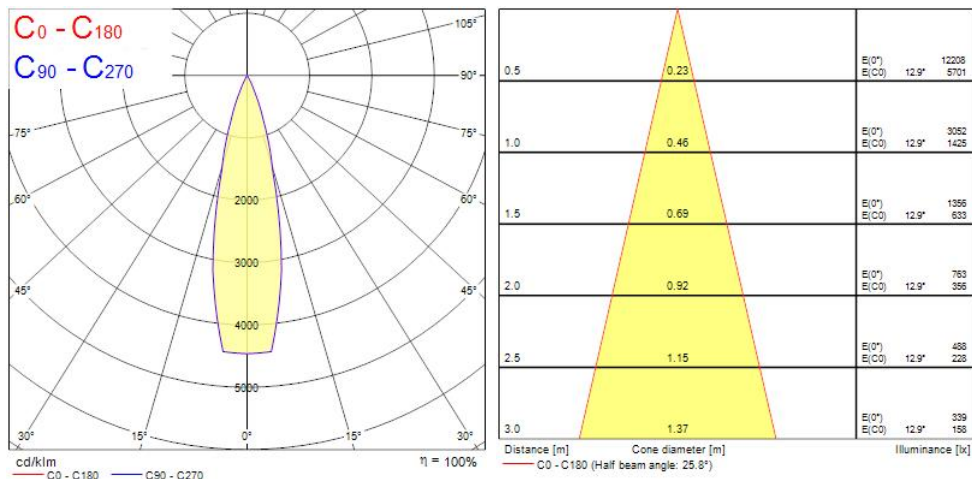

Concord

MYRIAD ADJ ROUND WHITE 4000K DALI SILVER BEZ 2056215

IK rating

IK02

Product EAN number

5025768562152

Warranty

5 years

Photometry

Technical drawings