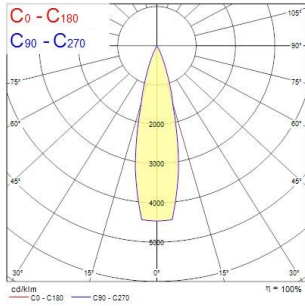

### PHOTOMETRY

## Myriad Adjustable Round - White with Silver bezel MYRIAD ADJ ROUND WHITE 4000K DALI SILVER BEZ 2056215

Distance [m]	Cone diameter [m]	Beam diameter [m]	Beam height [m]	Beam angle [°]	Beam angle [ft]	Illuminance [lx]
0.5	0.23	0.23	0.5	25.8°	12.9°	1208 870
1.0	0.46	0.46	1.0	25.8°	12.9°	302 212
1.5	0.69	0.69	1.5	25.8°	12.9°	134 93
2.0	0.92	0.92	2.0	25.8°	12.9°	78 55
2.5	1.15	1.15	2.5	25.8°	12.9°	48 34
3.0	1.37	1.37	3.0	25.8°	12.9°	32 23