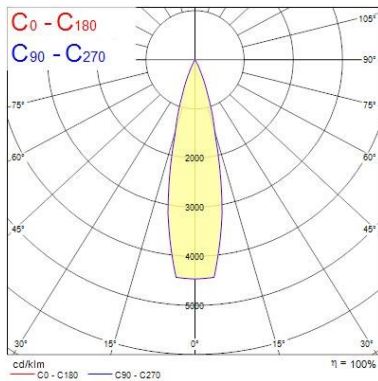

Myriad Adjustable Round - White with Silver bezel MYRIAD ADJ ROUND WHITE 4000K DALI SILVER BEZ 2056215

PHOTOMETRY

Distance [m]	Cone diameter [m]	E(0°) E(C0)	E(12.5°)
0.5	0.23	12208 5701	
1.0	0.46	3052 1452	
1.5	0.69	1368 633	
2.0	0.92	783 355	
2.5	1.15	488 228	
3.0	1.37	339 158	

Distance [m]   Cone diameter [m]   Illuminance [lx]
C0 - C180 (Half beam angle: 25.6°)

TECHNICAL DRAWINGS