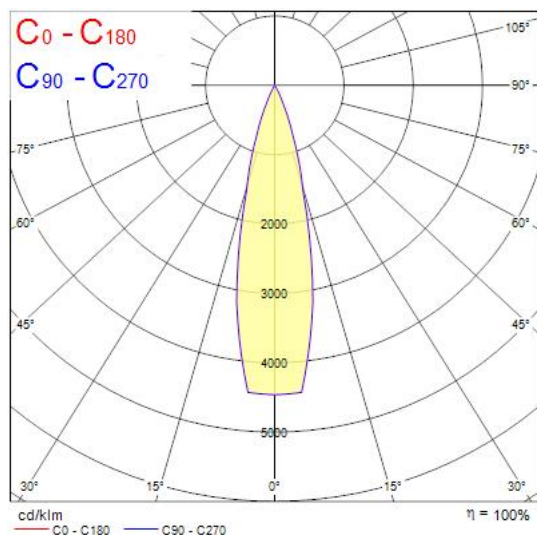

Concord

MYRIAD ADJ ROUND WHITE 4000K PHDIM SILVER BEZ 2056214

IK rating

IK02

Product EAN number

5025768562145

Warranty

5 years

Photometry