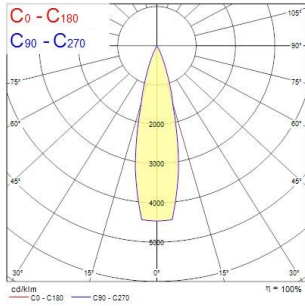

Myriad Adjustable Round - White with Silver bezel

MYRIAD ADJ ROUND WHITE 4000K PHDIM SILVER BEZ
2056214

PRODUCT OVERVIEW

Product name	MYRIAD ADJ ROUND WHITE 4000K PHDIM SILVER BEZ
Technology	LED
Cap/Base	N/A
Housing	PC Polycarbonate
Mount	Ceiling recessed mounting
Environment	Indoor
Warranty	5 years
Fixture luminous flux (lm)	702
Luminaire efficacy (lm/W)	70
LOR (%)	100
Colour temperature (K)	4000
Light colour	Neutral White
CRI (Ra)	90
Colour Variation Initial (SDCM)	SDCM3
Photobiological Risk Group	RG1
Total power consumption (W)	10
Electrical protection	Class II
Control gear type	Electronic ballast
Control gear mounting	Integral
Housing colour	White
IP rating	IP20
IK rating	IK02
Product EAN number	5025768562145

PHOTOMETRY

Myriad Adjustable Round - White with Silver bezel MYRIAD ADJ ROUND WHITE 4000K PHDIM SILVER BEZ 2056214

Distance [m]	Cone diameter [m]	E(0°) [lx]	E(25.8°) [lx]	U(0°) [lx]
0.5	0.23	5171	1237	12208
1.0	0.46	5171	1237	3062
1.5	0.69	5171	1237	1358
2.0	0.92	5171	1237	761
2.5	1.15	5171	1237	488
3.0	1.37	5171	1237	338

Distance [m] Cone diameter [m]
 C0-C180 (Half beam angle: 25.8°)
 Illuminance [lx]

TECHNICAL DRAWINGS