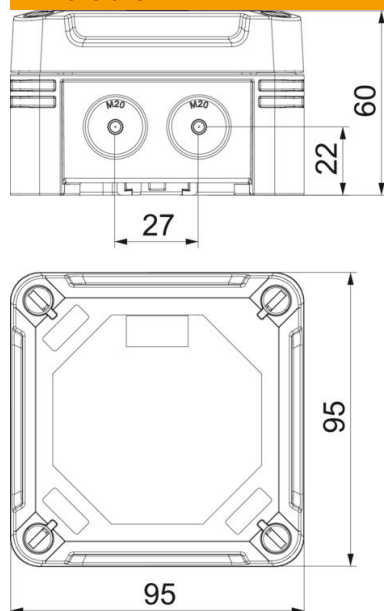

Technical data sheet

Junction box X 01

Item number: 2005050

Junction box for the connection of cables and lines indoors and in outdoor areas. Square design with knock-out entries. Suitable for wall and ceiling mounting with the option to fasten outside, inside or to mount via the corner domes. Particularly impact resistant with IK09. Transparent cover with quick lock, sealable. Made from halogen-free and UV-resistant materials.

PC Polycarbonate

Master data

Item number	2005050
Type	X01 LGR-TR
Description 1	Junction box
Description 2	with transparent lid
Manufacturer	OBO
Dimension	95x95x60
Colour	grey / transparent
Material	Polycarbonate
Smallest sales unit	1
Unit of quantity	Piece
Weight	16 kg
Weight unit	kg/100 pc.
CO2 Footprint (GWP) Cradle-to-Gate	0,7549 kg CO2e / 1 Piece

Technical data sheet

Junction box X 01

Item number: 2005050

Dimensions

Length	95 mm
Width	95 mm
Height	60 mm

Technical data

Expandable	yes
No. of entries	7
Type of entry	Cuttable stepped membrane
Type of housing penetration	Pre-marking
Measured insulation voltage V_i	750 V
Equipment	Without
Cover	Transparent
Cover fastening	Screwed
Entry from rear	no
Entries	7 x Ø20
Explosion-tested version	no
Flame-resistant	acc. to VDE 0471/DIN 695 Part 2-1, test temperature 650°C
Shape	Square
Fibre-glass reinforced	yes
Halogen-free	yes
Clear internal dimensions	85x85x45 mm
Max. Conductor cross-section	1.5 mm ²
With screening	no
with lid	yes
Mounting type	Wall/ceiling mounting
Nominal cross-section, max.	1.5 mm ²
Nominal cross-section, min.	0.8 mm ²
Nominal voltage	750 V
Sealable	yes
Impact-resistant	yes
Protection rating	IP67
Protection rating IK code	IK09

Technical data sheet

Junction box X 01

Item number: 2005050

Technical data

Permitted temperature range, max.	65 °C
Permitted temperature range, min.	-25 °C
Transparent lid	yes
Weatherproof	yes