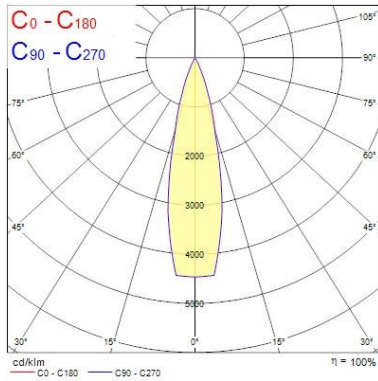

Myriad Adjustable Round - White with Silver bezel MYRIAD ADJ ROUND WHITE 4000K PHDIM SILVER BEZ 2056214

PHOTOMETRY

Distance [m]	Cone diameter [m]	E(0°) E(C0)	E(12.5°) E(C0)
0.5	0.23	12208	8701
1.0	0.46	3052	1432
1.5	0.69	1368	633
2.0	0.92	783	355
2.5	1.15	488	228
3.0	1.37	339	158

Distance [m]   Cone diameter [m]   Illuminance [lx]
C0 - C180 (Half beam angle: 25.6°)

TECHNICAL DRAWINGS