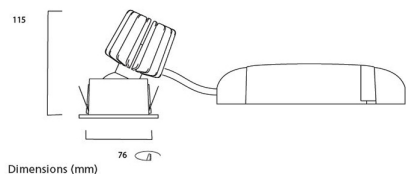

Concord

MYRIAD ADJ ROUND WHITE 4000K DALI WHITE BEZ 2056213

IK rating

IK02

Product EAN number

5025768562138

Warranty

5 years

Photometry

Technical drawings

Data table