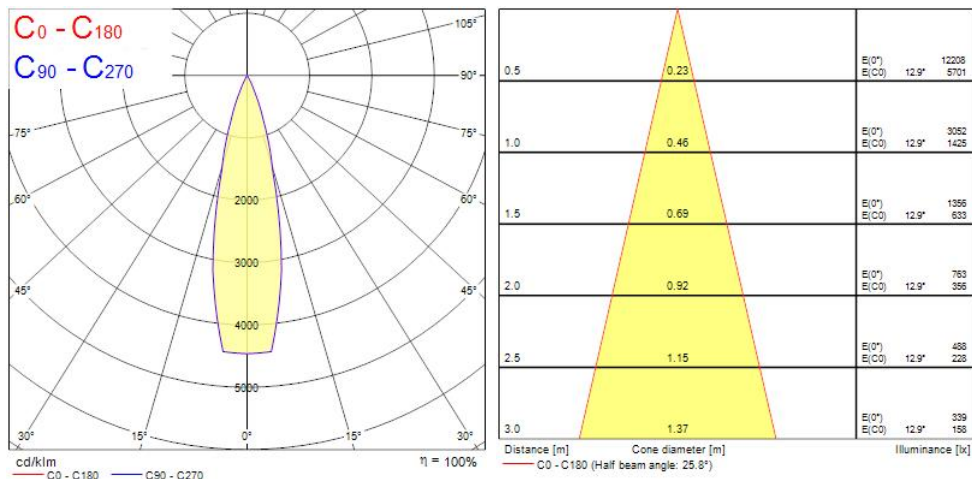

Concord

MYRIAD ADJ ROUND WHITE 4000K DALI WHITE BEZ 2056213

IK rating

IK02

Product EAN number

5025768562138

Warranty

5 years

Photometry

Technical drawings