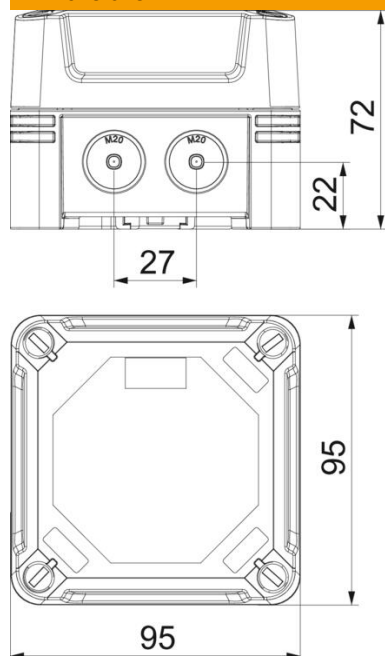

### Master data

Item number	2005114
Type	X02 SW
Description 1	Junction box
Manufacturer	OBO
Dimension	95x95x72
Colour	Graphite black; RAL 9011
Material	Polycarbonate
Smallest sales unit	1
Unit of quantity	Piece
Weight	17.8 kg
Weight unit	kg/100 pc.
CO2 Footprint (GWP) Cradle-to-Gate	0,7403 kg CO2e / 1 Piece

### Dimensions

Length	95 mm
Width	95 mm
Height	72 mm

### Technical data

Expandable	yes
No. of entries	7
Type of entry	Cuttable stepped membrane
Type of housing penetration	Pre-marking
Measured insulation voltage $V_i$	750 V
Equipment	Without
Cover	Not transparent
Cover fastening	Screwed
Entry from rear	no
Entries	7 x Ø20
Explosion-tested version	no
Flame-resistant	acc. to VDE 0471/DIN 695 Part 2-1, test temperature 650°C
Shape	Square
Fibre-glass reinforced	yes
Halogen-free	yes
Clear internal dimensions	85x85x57 mm
Max. Conductor cross-section	2.5 mm <sup>2</sup>
With screening	no
with lid	yes
Mounting type	Wall/ceiling mounting
Nominal cross-section, max.	2.5 mm <sup>2</sup>
Nominal cross-section, min.	1 mm <sup>2</sup>
Nominal voltage	750 V
Sealable	yes
Impact-resistant	yes