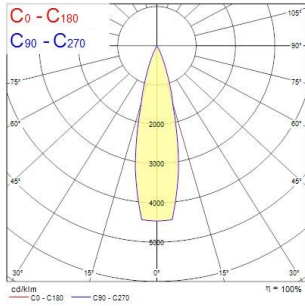

Myriad Adjustable Round - White with White bezel MYRIAD ADJ ROUND WHITE 4000K DALI WHITE BEZ 2056213

Distance [m]	Cone diameter [m]	Beam diameter [m]	Beam diameter [ft]	Illuminance [lx]
0.5	0.23	0.23	12.9"	1208 870
1.0	0.46	0.46	12.9"	302 212
1.5	0.69	0.69	12.9"	133 93
2.0	0.92	0.92	12.9"	75 52
2.5	1.15	1.15	12.9"	48 35
3.0	1.37	1.37	12.9"	33 24

Distance [m] Cone diameter [m]
C0-C180 (Half beam angle: 25.8°)

TECHNICAL DRAWINGS