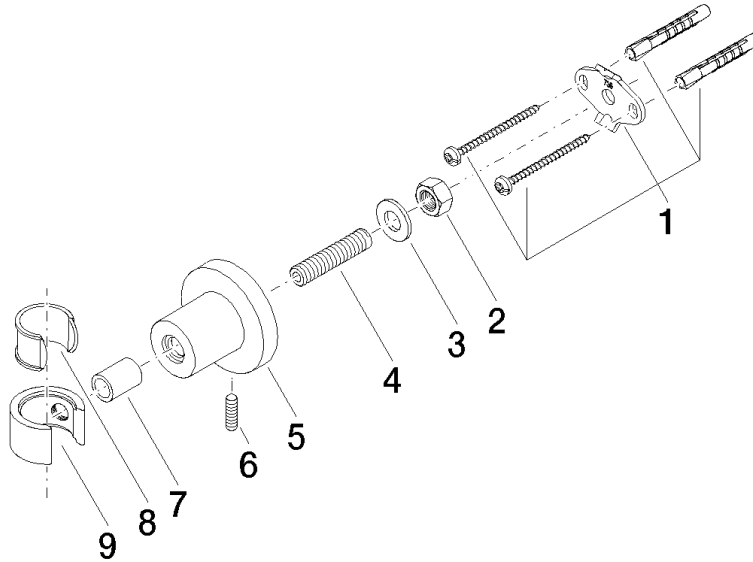

28 050 892 Product version from 4/1/2024

• rosette Ø 55 mm

	Matte Black	28 050 892-33
	Chrome	28 050 892-00
	Brushed Platinum	28 050 892-06
	Platinum	28 050 892-08
	Dark Chrome	28 050 892-19
	Brushed Light Gold (PVD)	28 050 892-27
	Brushed Durabrass (23kt Gold)	28 050 892-28
	Brushed Gold (PVD)	28 050 892-37
	Brushed Dark Brass (PVD)	28 050 892-39
	Brushed Bronze (PVD)	28 050 892-42
	Brushed Dark Bronze (PVD)	28 050 892-43
	Brushed Champagne (22kt Gold)	28 050 892-46
	Champagne (22kt Gold)	28 050 892-47
	Brushed Chrome	28 050 892-93
	Brushed Dark Platinum	28 050 892-99

28 050 892 Product version from 4/1/2024

mm [inches]

28 050 892 Product version from 4/1/2024

Parts for other finishes can be found here: [Chrome](#)

### Spare parts list

No.	Item Number	Name	Quantity used	Delivery time
1	05 17 20 739 00 90	Attachment set 150 x 65 x 10 mm -	1.00	14
7	08 17 20 624-33	Sleeve Ø 14 x 10 x 19,50 mm - Matte Black	1.00	40
8	90 18 40 035 00 90	Sleeve -	1.00	14
6	04 31 11 113 00 90	Mounting Threaded pin M5 x 12 mm -	1.00	14
5	08 17 89 505-33	Holder universal 60 x 100 x 60 mm - Matte Black	1.00	40
2	09 23 10 026 90	Mounting Nut M10 -	1.00	14
3	09 30 11 046 90	Washer Ø 10,5 -	1.00	14
4	08 18 50 586 90	Pipe Ø 10 x 45 mm -	1.00	14
9	09 17 20 014-33	Holder for hand shower Fork 20 x 35 x 31 mm - Matte Black	1.00	40