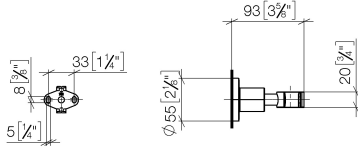

28 050 892 Product version from 4/1/2024

• rosette Ø 55 mm

	Matte Black	28 050 892-33
	Chrome	28 050 892-00
	Brushed Platinum	28 050 892-06
	Platinum	28 050 892-08
	Dark Chrome	28 050 892-19
	Brushed Light Gold (PVD)	28 050 892-27
	Brushed Durabrass (23kt Gold)	28 050 892-28
	Brushed Gold (PVD)	28 050 892-37
	Brushed Dark Brass (PVD)	28 050 892-39
	Brushed Bronze (PVD)	28 050 892-42
	Brushed Dark Bronze (PVD)	28 050 892-43
	Brushed Champagne (22kt Gold)	28 050 892-46
	Champagne (22kt Gold)	28 050 892-47
	Brushed Chrome	28 050 892-93
	Brushed Dark Platinum	28 050 892-99

28 050 892 Product version from 4/1/2024

mm [inches]

28 050 892 Product version from 4/1/2024

Parts for other finishes can be found here: [Chrome](#)

### Spare parts list

No.	Item Number	Name	Quantity used	Delivery time
1	05 17 20 739 00 90	Attachment set 150 x 65 x 10 mm -	1.00	14
7	08 17 20 624-33	Sleeve Ø 14 x 10 x 19,50 mm - Matte Black	1.00	40
8	90 18 40 035 00 90	Sleeve -	1.00	14
6	04 31 11 113 00 90	Mounting Threaded pin M5 x 12 mm -	1.00	14
5	08 17 89 505-33	Holder universal 60 x 100 x 60 mm - Matte Black	1.00	40
2	09 23 10 026 90	Mounting Nut M10 -	1.00	14
3	09 30 11 046 90	Washer Ø 10,5 -	1.00	14
4	08 18 50 586 90	Pipe Ø 10 x 45 mm -	1.00	14
9	09 17 20 014-33	Holder for hand shower Fork 20 x 35 x 31 mm - Matte Black	1.00	40