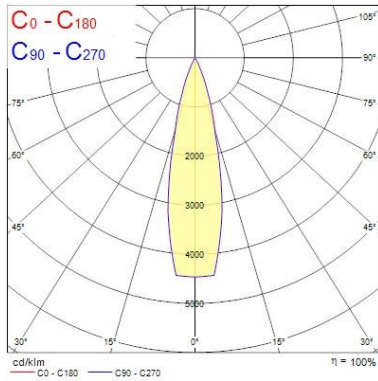

Myriad Adjustable Round - White with White bezel MYRIAD ADJ ROUND WHITE 4000K DALI WHITE BEZ 2056213

PHOTOMETRY

0.5	0.23	E(0°) E(C0)	12208 5701
1.0	0.46	E(0°) E(C0)	3052 1452
1.5	0.69	E(0°) E(C0)	1388 633
2.0	0.92	E(0°) E(C0)	783 355
2.5	1.15	E(0°) E(C0)	488 228
3.0	1.37	E(0°) E(C0)	339 158

Distance [m]   Cone diameter [m]   Illuminance [lx]
C0 - C180 (Half beam angle: 25.6°)

TECHNICAL DRAWINGS