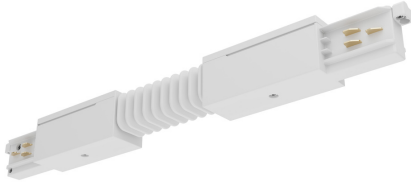

### Features

- OneTrack accessory, adjustable corner.  
Polycarbonate body, copper alloy contacts. White.  
Please check the polarity diagram on selling sheet.