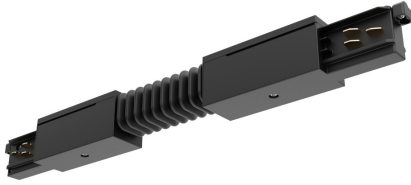

Features

- OneTrack accessory, adjustable corner.
Polycarbonate body, copper alloy contacts. Black.
Please check the polarity diagram on selling sheet.

Product Overview

Technical drawings