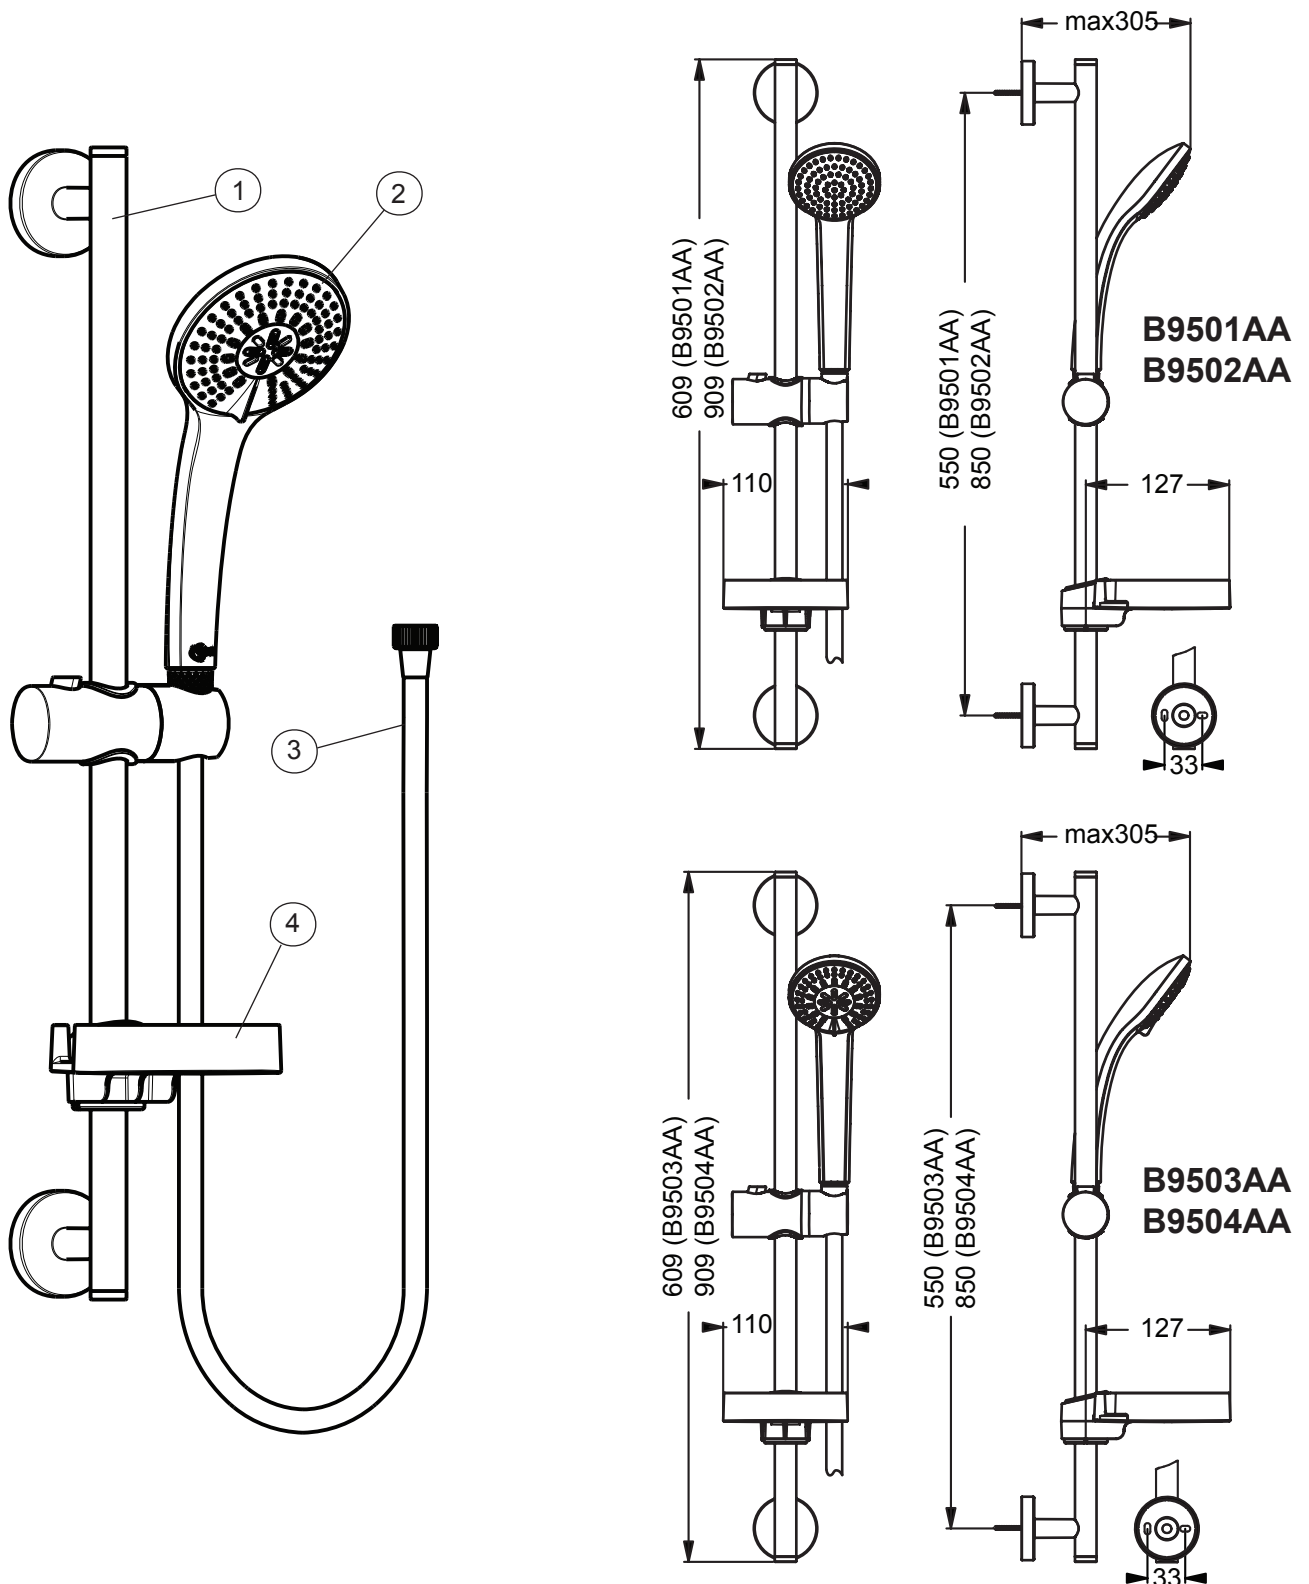

# IDEALRAIN (B9501AA, B9502AA, B9503AA, B9504AA)

Pos.	Signify	Spare parts-Nr.	Quantity
1	Sliding bar 60cm IDEALRAIN 80/100	B9420AA	1 Pcs. (B9501AA, B9503AA)
	Sliding bar 90cm IDEALRAIN 80/100	B9422AA	1 Pcs. (B9502AA, B9504AA)
2	Handspray 80mm 1F	B9400AA	1 Pcs. (B9501AA, B9502AA)
	Handspray 80mm 3F	B9401AA	1 Pcs. (B9503AA, B9504AA)
3	Sh.hose 1,75m double clenched	B960944AA	1 Pcs.
4	Soapdish D20.6 LB	B960917NU	1 Pcs.