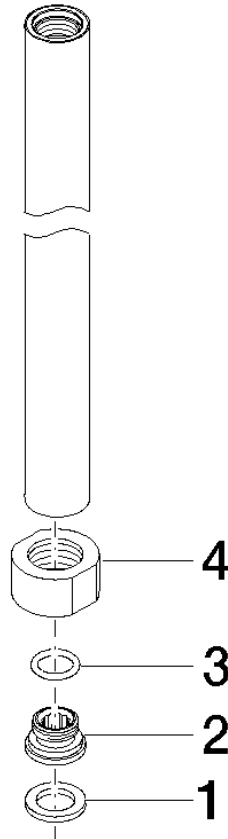

## Pipe 650 mm - Brushed Dark Brass (PVD)

SPARE PARTS

90 28 22 104 00 Product version from 4/1/2025

	Brushed Dark Brass (PVD)	90 28 22 104 00-39
	Chrome	90 28 22 104 00-00
	Brushed Bronze (PVD)	90 28 22 104 00-42
	Brushed Dark Platinum	90 28 22 104 00-99

## Pipe 650 mm - Brushed Dark Brass (PVD)

SPARE PARTS

---

90 28 22 104 00 Product version from 4/1/2025

## Pipe 650 mm - Brushed Dark Brass (PVD)

SPARE PARTS

---

90 28 22 104 00 Product version from 4/1/2025

90 28 22 104 00 Product version from 4/1/2025

Parts for other finishes can be found here: [Chrome](#)

### Spare parts list

No.	Item Number	Name	Quantity used	Delivery time
1	90 14 20 002 00 90	Washer 18,5 x 12,0 x 2,0 mm -	1.00	14
3	09 14 10 003 90	O-Ring EPDM 70 11,0 x 2,0 mm -	1.00	14
2	09 29 05 020 10 90	Connection Ø 18,5 x 11 mm -	1.00	14
4	09 23 30 035-39	Mounting Nut with side flat 1/2" - Brushed Dark Brass (PVD)	1.00	82