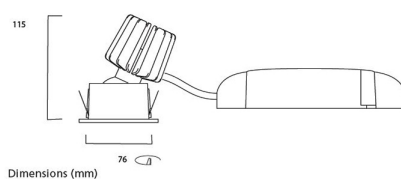

Technical drawings