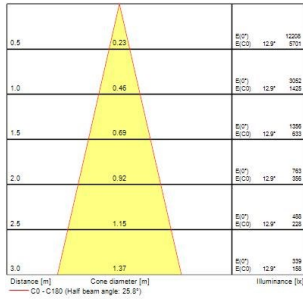

Myriad Adjustable Round - White with White bezel

MYRIAD ADJ ROUND WHITE 4000K PHDIM WHITE BEZ
2056212

PRODUCT OVERVIEW

Product name	MYRIAD ADJ ROUND WHITE 4000K PHDIM WHITE BEZ
Technology	LED
Cap/Base	N/A
Housing	PC Polycarbonate
Mount	Ceiling recessed mounting
Environment	Indoor
E-number FI	4278801
Warranty	5 years
Fixture luminous flux (lm)	702
Luminaire efficacy (lm/W)	70
LOR (%)	100
Colour temperature (K)	4000
Light colour	Neutral White
CRI (Ra)	90
Colour Variation Initial (SDCM)	SDCM3
Photobiological Risk Group	RG1
Total power consumption (W)	10
Electrical protection	Class II
Control gear type	Electronic ballast
Control gear mounting	Integral
Housing colour	White
IP rating	IP20
IK rating	IK02
Product EAN number	5025768562121

PHOTOMETRY

Myriad Adjustable Round - White with White bezel MYRIAD ADJ ROUND WHITE 4000K PHDIM WHITE BEZ 2056212

TECHNICAL DRAWINGS