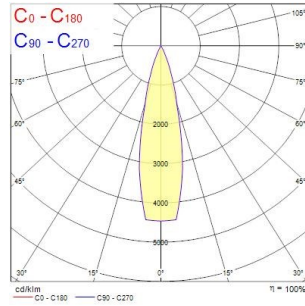

Myriad Adjustable Round - White with White bezel

MYRIAD ADJ ROUND WHITE 4000K PHDIM WHITE BEZ
2056212

PRODUCT OVERVIEW

Product name	MYRIAD ADJ ROUND WHITE 4000K PHDIM WHITE BEZ
Technology	LED
Cap/Base	N/A
Housing	PC Polycarbonate
Mount	Ceiling recessed mounting
Environment	Indoor
E-number FI	4278801
Warranty	5 years
Fixture luminous flux (lm)	702
Luminaire efficacy (lm/W)	70
LOR (%)	100
Colour temperature (K)	4000
Light colour	Neutral White
CRI (Ra)	90
Colour Variation Initial (SDCM)	SDCM3
Photobiological Risk Group	RG1
Total power consumption (W)	10
Electrical protection	Class II
Control gear type	Electronic ballast
Control gear mounting	Integral
Housing colour	White
IP rating	IP20
IK rating	IK02
Product EAN number	5025768562121

PHOTOMETRY

Myriad Adjustable Round - White with White bezel MYRIAD ADJ ROUND WHITE 4000K PHDIM WHITE BEZ 2056212

TECHNICAL DRAWINGS