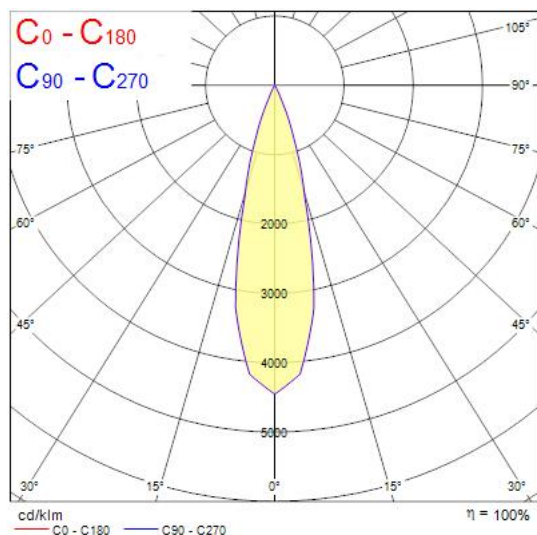

Concord

MYRIAD ADJ ROUND WHITE 3000K DALI SILVER BEZ 2056211

IK rating

IK02

Product EAN number

5025768562114

Warranty

5 years

Photometry