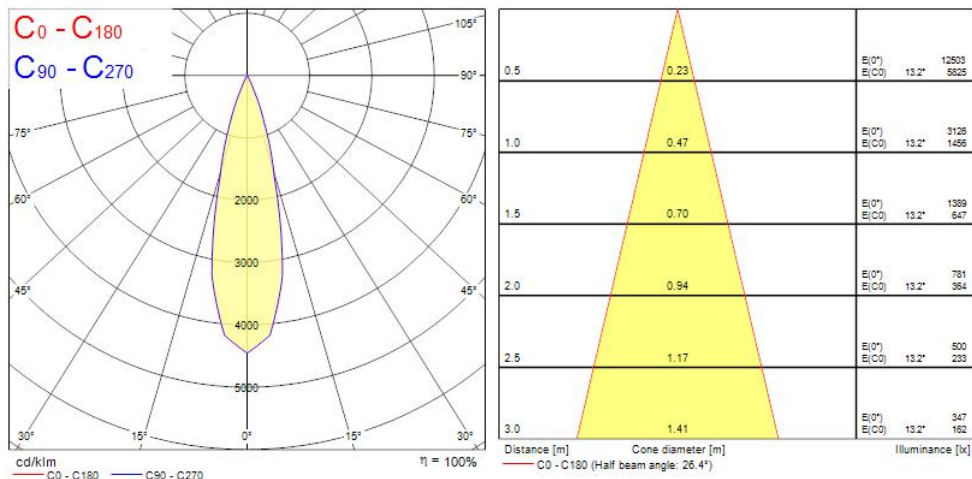

Concord

MYRIAD ADJ ROUND WHITE 3000K DALI SILVER BEZ 2056211

IK rating

IK02

Product EAN number

5025768562114

Warranty

5 years

Photometry

Technical drawings