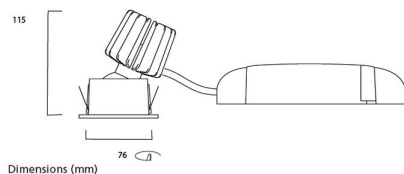

Concord

MYRIAD ADJ ROUND WHITE 3000K DALI SILVER BEZ 2056211

IK rating

IK02

Product EAN number

5025768562114

Warranty

5 years

Photometry

Technical drawings

Data table