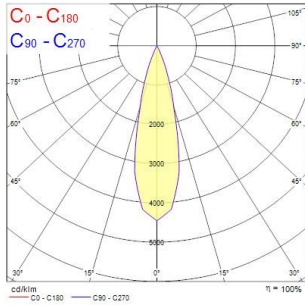

Myriad Adjustable Round - White with Silver bezel MYRIAD ADJ ROUND WHITE 3000K DALI SILVER BEZ 2056211

Distance [m]	Cone diameter [m]	Beam diameter [m]	Beam diameter [ft]	Beam diameter [in]	Illuminance [lx]
0.5	0.23	0.23	13.2"	1260	952
1.0	0.47	0.47	13.2"	1495	476
1.5	0.70	0.70	13.2"	1388	317
2.0	0.94	0.94	13.2"	751	264
2.5	1.17	1.17	13.2"	602	223
3.0	1.41	1.41	13.2"	347	162

Distance [m] Cone diameter [m]
C0-C180 (Half beam angle: 26.4°)

TECHNICAL DRAWINGS