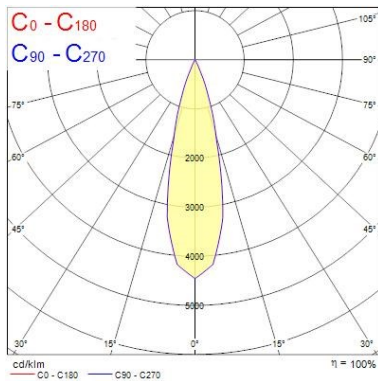

Myriad Adjustable Round - White with Silver bezel MYRIAD ADJ ROUND WHITE 3000K DALI SILVER BEZ 2056211

PHOTOMETRY

Distance [m]	Cone diameter [m]	E(0°) E(C0)	E(13.2°) E(C0)
0.5	0.23	1200 555	
1.0	0.47	315 145	
1.5	0.70	139 64	
2.0	0.94	75 34	
2.5	1.17	50 23	
3.0	1.41	34 16	

Distance [m]   Cone diameter [m]   Illuminance [lx]
C0 - C180 (Half beam angle: 26.4°)

TECHNICAL DRAWINGS