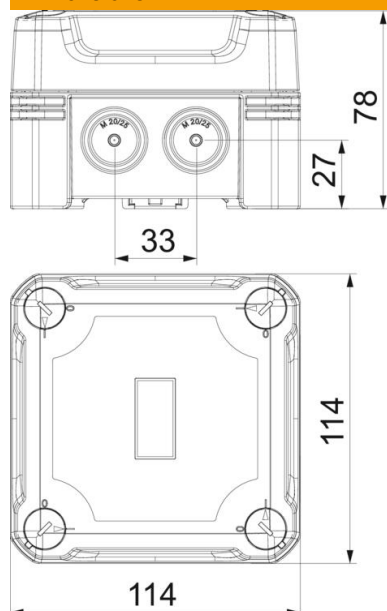

PC Polycarbonate

Master data

Item number	2005118
Type	X04 SW
Description 1	Junction box
Manufacturer	OBO
Dimension	114x114x78
Colour	Graphite black; RAL 9011
Material	Polycarbonate
Smallest sales unit	1
Unit of quantity	Piece
Weight	26.6 kg
Weight unit	kg/100 pc.
CO2 Footprint (GWP) Cradle-to-Gate	1,05 kg CO2e / 1 Piece

Technical data sheet

Junction box X 04

Item number: 2005118

Dimensions

Length	114 mm
Width	114 mm
Height	78 mm

Technical data

Expandable	yes
No. of entries	7
Type of entry	Cuttable stepped membrane
Type of housing penetration	Pre-marking
Measured insulation voltage V_i	750 V
Equipment	Without
Cover	Not transparent
Cover fastening	Screwed
Entry from rear	no
Entries	7 x $\varnothing 20/25$
Explosion-tested version	no
Flame-resistant	acc. to VDE 0471/DIN 695 Part 2-1, test temperature 650°C
Shape	Square
Fibre-glass reinforced	yes
Halogen-free	yes
Clear internal dimensions	102x102x60 mm
Max. Conductor cross-section	4 mm ²
With screening	no
with lid	yes
Mounting type	Wall/ceiling mounting
Nominal cross-section, max.	4 mm ²
Nominal cross-section, min.	1.5 mm ²
Nominal voltage	750 V
Sealable	yes
Impact-resistant	yes
Protection rating	IP67
Protection rating IK code	IK09

Technical data sheet

Junction box X 04

Item number: 2005118

Technical data

Permitted temperature range, max.	65 °C
Permitted temperature range, min.	-25 °C
Transparent lid	no
Weatherproof	yes