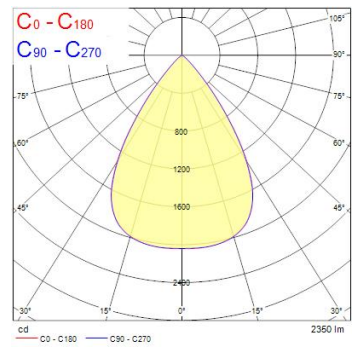

Insaver U19 IP54 225 730-2350 830 Multi

Item No: 0030548

SYLVANIA

PRO

Technical Assets

Dimensions (mm)

Photometrics

Beam Diameter (m)	Beam Angle (°)	Beam Diameter (m)	Beam Angle (°)	Beam Diameter (m)	Beam Angle (°)	Beam Diameter (m)	Beam Angle (°)	Beam Diameter (m)	Beam Angle (°)	Beam Diameter (m)	Beam Angle (°)
0.8	0.8	0.8	0.8	0.8	0.8	0.8	0.8	0.8	0.8	0.8	0.8
1.6	1.6	1.6	1.6	1.6	1.6	1.6	1.6	1.6	1.6	1.6	1.6
2.4	2.4	2.4	2.4	2.4	2.4	2.4	2.4	2.4	2.4	2.4	2.4
3.2	3.2	3.2	3.2	3.2	3.2	3.2	3.2	3.2	3.2	3.2	3.2
4.0	4.0	4.0	4.0	4.0	4.0	4.0	4.0	4.0	4.0	4.0	4.0
4.8	4.8	4.8	4.8	4.8	4.8	4.8	4.8	4.8	4.8	4.8	4.8

Optical data

Useful luminous flux (Φuse)	2350
Fixture luminous flux (lm)	2350
Luminaire efficacy (lm/W)	124
Correlated colour temperature (k)	3000
Light colour	Warm White
CRI (Ra)	80
Colour Variation Initial (SDCM)	SDCM3
Beam Angle (°)	70
Distribution type	Symmetric
Glare control	< 19
Photobiological Risk Group	RG1

Insaver U19 IP54 225 730-2350 830 Multi

Item No: 0030548

Physical data

Housing colour	RAL 9010 - Pure white
IP rating	IP44/20
IK rating	IK07
Diffuser finish	Other
Diffuser material	None
Reflector finish	Not Applicable
Nominal Product Height (mm)	60
Nominal Product Diameter (mm)	240
Built-in diameter (mm)	225
Weight (kg)	0.846