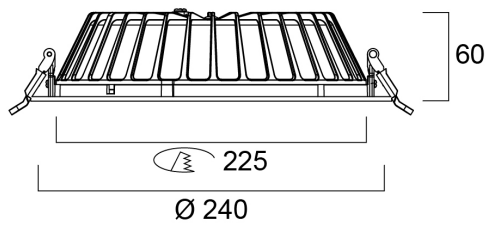

Insaver U19 IP54 225 730-2350 830 Multi

Item No: 0030548

SYLVANIA

PRO

Technical Assets

Dimensions (mm)

Photometrics

Beam Diameter (m)	Beam Angle (°)	Beam Diameter (m)	Beam Angle (°)	Beam Diameter (m)	Beam Angle (°)	Beam Diameter (m)	Beam Angle (°)	Beam Diameter (m)	Beam Angle (°)	Beam Diameter (m)	Beam Angle (°)
0.8	0.8	0.8	0.8	0.8	0.8	0.8	0.8	0.8	0.8	0.8	0.8
1.6	1.6	1.6	1.6	1.6	1.6	1.6	1.6	1.6	1.6	1.6	1.6
2.4	2.4	2.4	2.4	2.4	2.4	2.4	2.4	2.4	2.4	2.4	2.4
3.2	3.2	3.2	3.2	3.2	3.2	3.2	3.2	3.2	3.2	3.2	3.2
4.0	4.0	4.0	4.0	4.0	4.0	4.0	4.0	4.0	4.0	4.0	4.0
4.8	4.8	4.8	4.8	4.8	4.8	4.8	4.8	4.8	4.8	4.8	4.8

Insaver U19 IP54 225 730-2350 830 Multi

Item No: 0030548

SYLVANIA

General data

Product name	Insaver U19 IP54 225 730-2350 830 Multi
Technology	LED
Cap/Base	N/A
Housing	Aluminium
Mount	Ceiling recessed mounting
General application	Hospitality, Office, Retail
Operating temperature range (°C)	-20°C...+40°C
ETIM Class	EC001744
E-number FI	4278538
Warranty	5 years

Insaver U19 IP54 225 730-2350 830 Multi

Item No: 0030548

Physical data

Housing colour	RAL 9010 - Pure white
IP rating	IP44/20
IK rating	IK07
Diffuser finish	Other
Diffuser material	None
Reflector finish	Not Applicable
Nominal Product Height (mm)	60
Nominal Product Diameter (mm)	240
Built-in diameter (mm)	225
Weight (kg)	0.846

Packaging

Product EAN number	5410288305486
Packaging single width (cm)	25.5
Packaging single depth (cm)	8.0
DUN14 (inner)	15410288305483
Packaging outer length / height (cm)	53.0

Safety data

Glow Wire Test (°C)	850
Optimal operating condition (°C)	-20-40