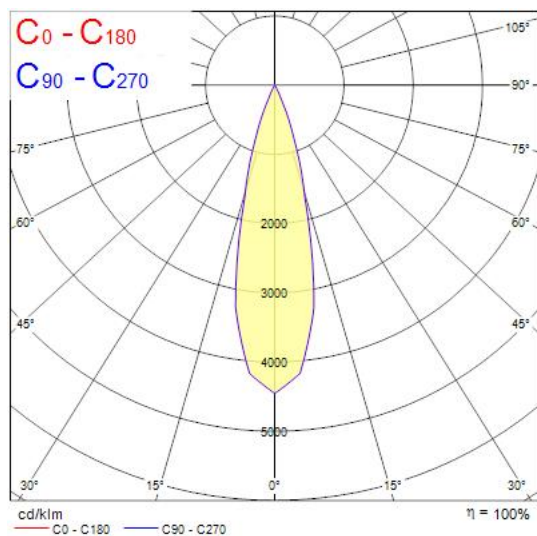

Concord

MYRIAD ADJ ROUND WHITE 3000K PHDIM SILVER BEZ 2056210

Housing colour	White
IP rating	IP20
IK rating	IK02
Product EAN number	5025768562107
Warranty	5 years

Photometry