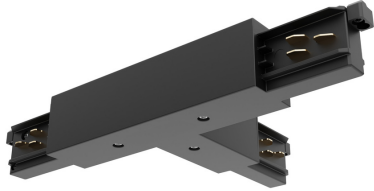

ONETRACK T-FEED CONNECTOR OUT-LEFT BLACK 9013/B 9200732

Features

- OneTrack accessory, T-feed connector out-left, polarity ridge is in the outer side. Polycarbonate body, copper alloy contacts. Cover for recessed version supplied separately. Black. Please check the polarity diagram on selling sheet. Please check the safety sheet to supply the track with this accessory and follow the instructions correctly.