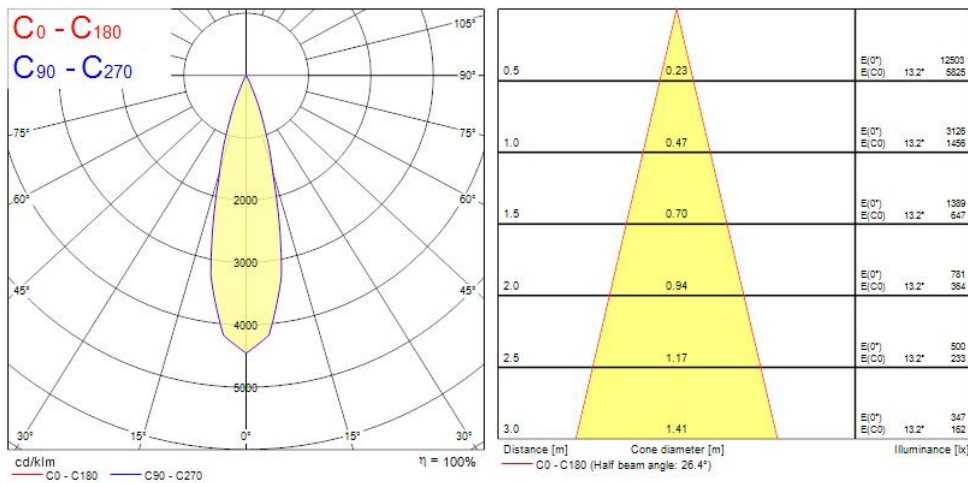

Concord

MYRIAD ADJ ROUND WHITE 3000K PHDIM SILVER BEZ 2056210

Housing colour	White
IP rating	IP20
IK rating	IK02
Product EAN number	5025768562107
Warranty	5 years

Photometry