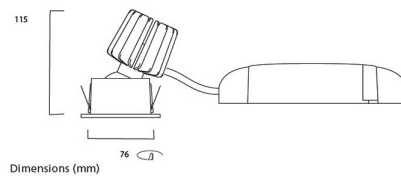

Technical drawings