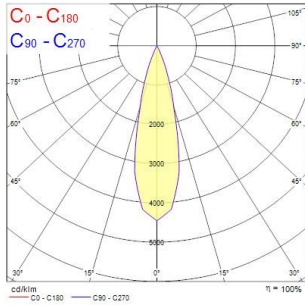

Myriad Adjustable Round - White with Silver bezel MYRIAD ADJ ROUND WHITE 3000K PHDIM SILVER BEZ 2056210

Distance [m]	Cone diameter [m]	E(0°) E(C0)	E(0°) E(C90)	Illuminance [lx]
0.5	0.23	12603	132*	8526
1.0	0.47	3150	132*	1405
1.5	0.70	1389	132*	647
2.0	0.94	751	132*	354
2.5	1.17	602	132*	293
3.0	1.41	547	132*	262

Distance [m] Cone diameter [m]
C0-C180 (Half beam angle: 26.4°)
Illuminance [lx]

TECHNICAL DRAWINGS