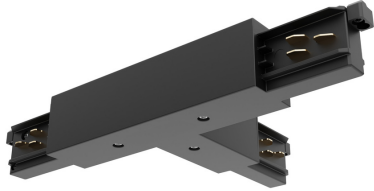

ONETRACK T-FEED CONNECTOR OUT-RIGHT BLACK 9014/B 9200734

Features

- OneTrack accessory, T-feed connector out-right, polarity ridge is in the outer side. Polycarbonate body, copper alloy contacts. Cover for recessed version supplied separately. Black. Please check the polarity diagram on selling sheet. Please check the safety sheet to supply the track with this accessory and follow the instructions correctly.