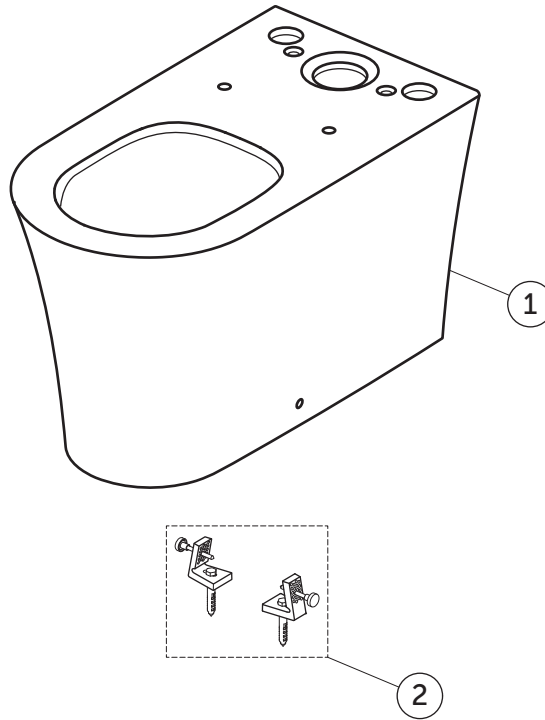

# SPARE PARTS

Close Coupled Bowl  
BTW; AQB; Floor Fixation

E264201

LDV

Item	Description	Spare Code
1	CC BOWL AQB WHT	
2	FIXATION SET FOR HIDDEN MOUNTING	TT0257919

Ideal Standard International NV  
Corporate Village – Gent Building  
Da Vincilaan 2  
B1935 – Zaventem  
Belgium