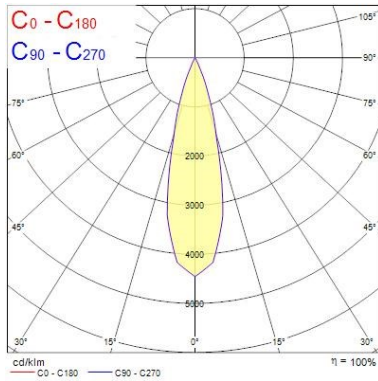

Lifetime data

Lifespan L70 B50	100000
Lifespan L80 B20	100000
Lifespan L90 B10	68500

Physical data

Housing colour	White
IP rating	IP20
IK rating	IK02
Diffuser material	Glass
Nominal Product Width (mm)	76
Max. Lamp Diameter (mm) - D	90
Weight (kg)	0.38
Recessed Depth (mm)	115

DUN14 (outer) 05025768562107
 Packaging outer length / height (cm) 17.5

PHOTOMETRY

0.5	0.23	E _{0°} E _(C0)	1260 5825
1.0	0.47	E _{0°} E _(C0)	3126 1455
1.5	0.70	E _{0°} E _(C0)	1989 647
2.0	0.94	E _{0°} E _(C0)	731 384
2.5	1.17	E _{0°} E _(C0)	500 233
3.0	1.41	E _{0°} E _(C0)	347 162

Distance [m] Cone diameter [m] Illuminance [lx]
 C0 - C180 (Half beam angle: 26.4°)

TECHNICAL DRAWINGS