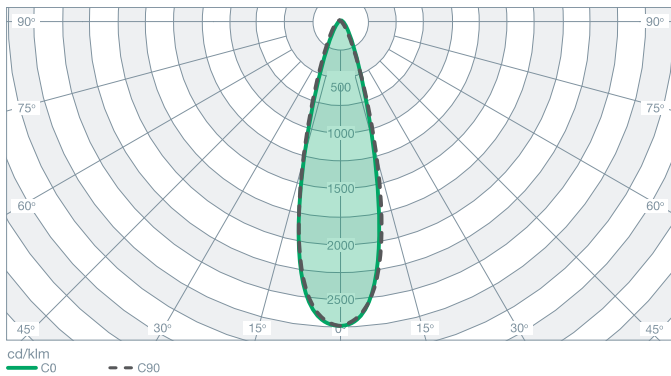

Maatschetsen

Atlantic LED R, Atlantic LED O & Atlantic LED S

Atlantic LED D

Polaire diagrammen

Atlantic LED O-AT-CGLine+

Atlantic LED R-AT-CGLine+,
Outdoor Atlantic LED R-AT-CGLine+ H

Atlantic LED O HB CG-S

Atlantic LED R HB CG-S

Spacingtabellen

Atlantic LED R HB CG-S
Spacing, 1 lux
Vluchtwegverlichting

h					
8,0	2,70	6,80	13,30	5,80	
10,0	2,90	7,30	15,20	6,70	
12,0	2,90	8,00	17,00	7,40	
14,0	2,70	8,20	18,70	7,90	
16,0	2,60	8,20	20,10	8,40	
18,0	2,50	8,00	21,40	8,70	
20,0	2,40	7,70	22,50	9,00	
22,0	2,20	7,40	23,40	9,00	
24,0	2,10	7,20	24,20	8,90	
26,0	1,80	7,00	24,80	8,40	
28,0	1,40	6,80	25,20	6,50	
30,0	0,80	6,50	25,40	2,90	