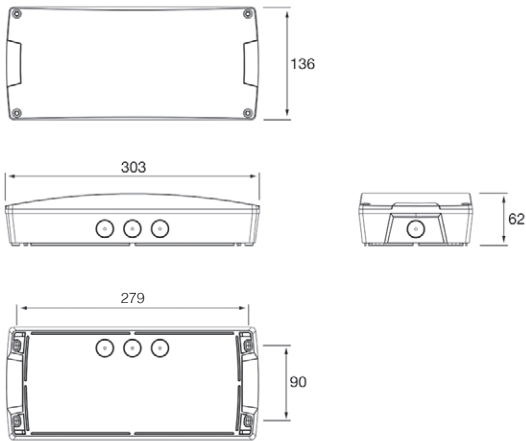

Maatschetsen

Atlantic LED R, Atlantic LED O & Atlantic LED S