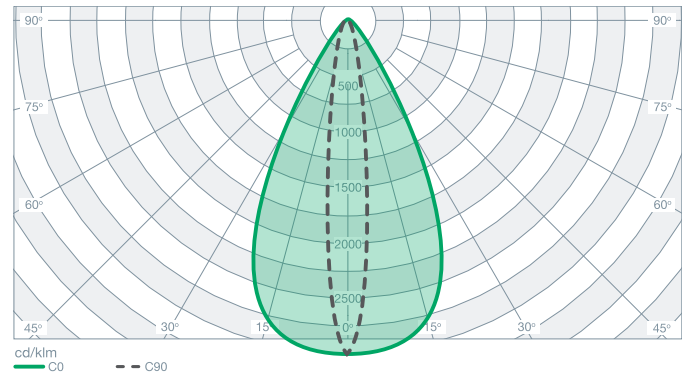

Maatschetsen

Atlantic LED R, Atlantic LED O & Atlantic LED S

Atlantic LED D

Polaire diagrammen

Atlantic LED O-AT-CGLine+

Atlantic LED R-AT-CGLine+,
Outdoor Atlantic LED R-AT-CGLine+ H

Atlantic LED O HB CG-S

Atlantic LED R HB CG-S

Spacingtabellen

Atlantic LED R HB CG-S
Spacing, 1 lux
Vluchtwegverlichting

h					
8,0	2,70	6,80	13,30	5,80	
10,0	2,90	7,30	15,20	6,70	
12,0	2,90	8,00	17,00	7,40	
14,0	2,70	8,20	18,70	7,90	
16,0	2,60	8,20	20,10	8,40	
18,0	2,50	8,00	21,40	8,70	
20,0	2,40	7,70	22,50	9,00	
22,0	2,20	7,40	23,40	9,00	
24,0	2,10	7,20	24,20	8,90	
26,0	1,80	7,00	24,80	8,40	
28,0	1,40	6,80	25,20	6,50	
30,0	0,80	6,50	25,40	2,90	