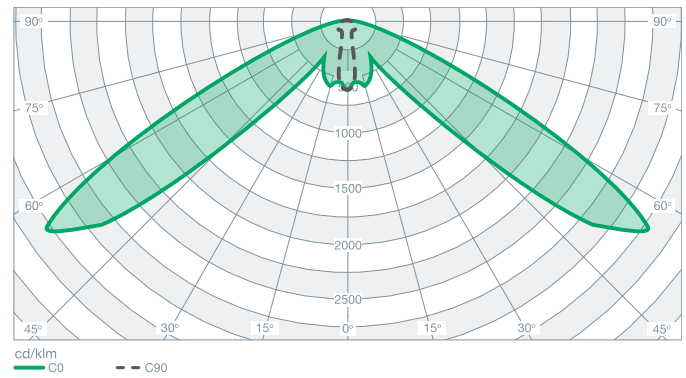

Maatschetsen

Atlantic LED R, Atlantic LED O & Atlantic LED S

Atlantic LED D

Polaire diagrammen

Atlantic LED O-AT-CGLine+

Atlantic LED R-AT-CGLine+,
Outdoor Atlantic LED R-AT-CGLine+ H

Atlantic LED O HB CG-S

Atlantic LED R HB CG-S

Spacingtabellen

Atlantic LED R HB CG-S
Spacing, 1 lux
Vluchtwegverlichting

h					
8,0	2,70	6,80	13,30	5,80	
10,0	2,90	7,30	15,20	6,70	
12,0	2,90	8,00	17,00	7,40	
14,0	2,70	8,20	18,70	7,90	
16,0	2,60	8,20	20,10	8,40	
18,0	2,50	8,00	21,40	8,70	
20,0	2,40	7,70	22,50	9,00	
22,0	2,20	7,40	23,40	9,00	
24,0	2,10	7,20	24,20	8,90	
26,0	1,80	7,00	24,80	8,40	
28,0	1,40	6,80	25,20	6,50	
30,0	0,80	6,50	25,40	2,90	