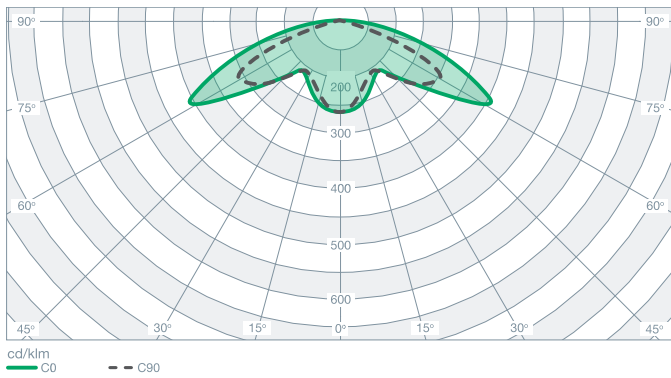

Maatschetsen

Atlantic LED R, Atlantic LED O & Atlantic LED S

Atlantic LED D

Polaire diagrammen

Atlantic LED O-AT-CGLine+

Atlantic LED R-AT-CGLine+,
Outdoor Atlantic LED R-AT-CGLine+ H

Atlantic LED O HB CG-S

Atlantic LED R HB CG-S

Spacingtabellen

Atlantic LED R HB CG-S
Spacing, 1 lux
Vluchtwegverlichting

h					
8,0	2,70	6,80	13,30	5,80	
10,0	2,90	7,30	15,20	6,70	
12,0	2,90	8,00	17,00	7,40	
14,0	2,70	8,20	18,70	7,90	
16,0	2,60	8,20	20,10	8,40	
18,0	2,50	8,00	21,40	8,70	
20,0	2,40	7,70	22,50	9,00	
22,0	2,20	7,40	23,40	9,00	
24,0	2,10	7,20	24,20	8,90	
26,0	1,80	7,00	24,80	8,40	
28,0	1,40	6,80	25,20	6,50	
30,0	0,80	6,50	25,40	2,90	