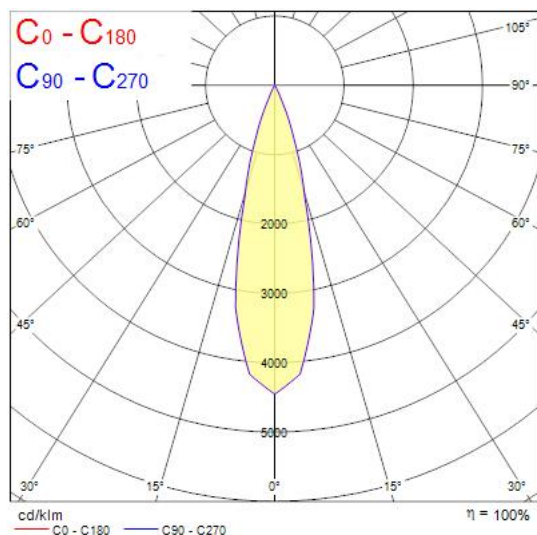

Concord

MYRIAD ADJ ROUND WHITE 3000K DALI WHITE BEZ 2056209

IK rating

IK02

Product EAN number

5025768562091

Warranty

5 years

Photometry