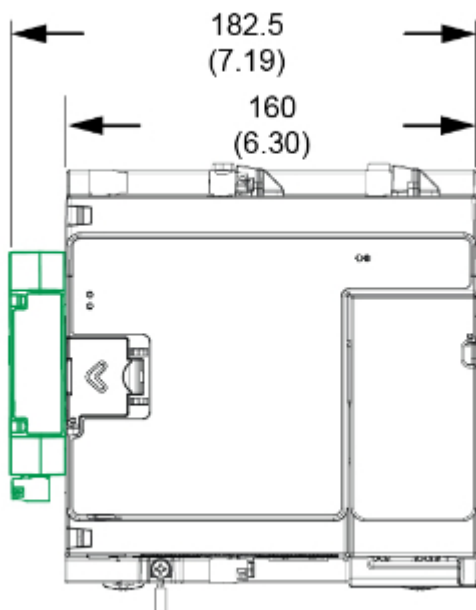

### Complementair

width	22 mm
depth	90,5 mm
height	100,2 mm
net weight	119,3 g

Technical Illustration

## Dimensions

---

Image of product / Alternate images

Alternative

---