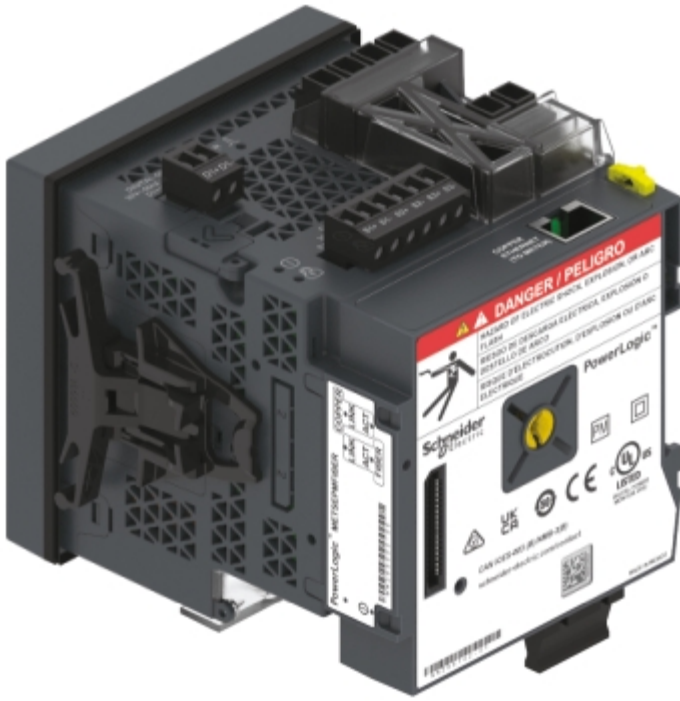

## PowerLogic PM8000 - Communicatiemodule - Fibre- Ethernet module

METSEPMFIBER

EAN Code: 3606481041722

**Prijs: 292,20 EUR**

### Complementair

width	22 mm
depth	90,5 mm
height	100,2 mm
net weight	119,3 g

## Dimensions

---

Image of product / Alternate images

Alternative

---