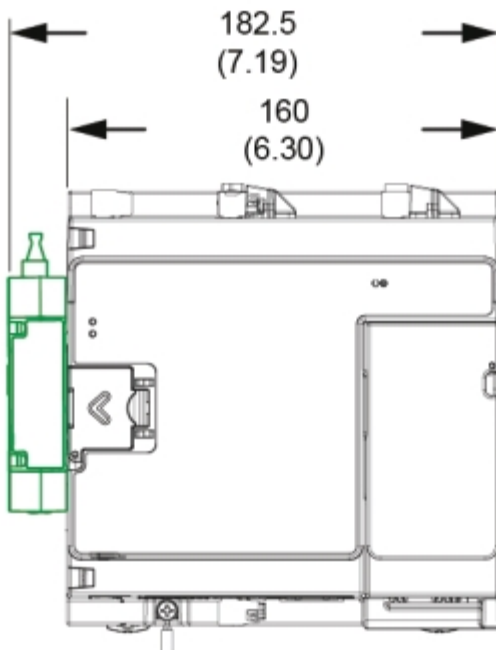

### Complementair

width	22 mm
depth	90,5 mm
height	100,2 mm
net weight	119,3 g

Technical Illustration

## Dimensions

---

Image of product / Alternate images

Alternative

---