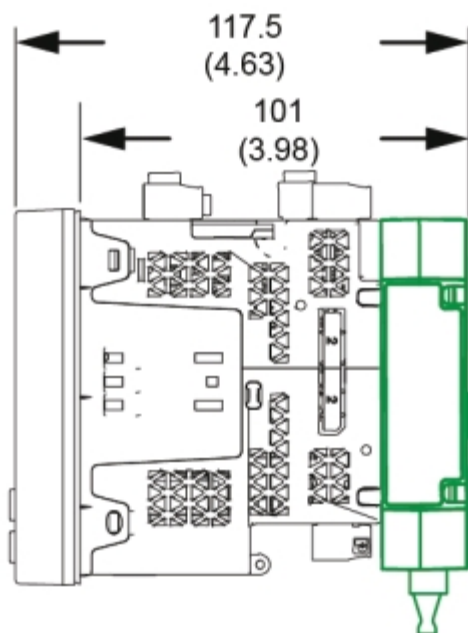

### Complementair

width	22 mm
depth	90,5 mm
height	100,2 mm
net weight	119,3 g

Technical Illustration

## Dimensions

---

Image of product / Alternate images

Alternative

---