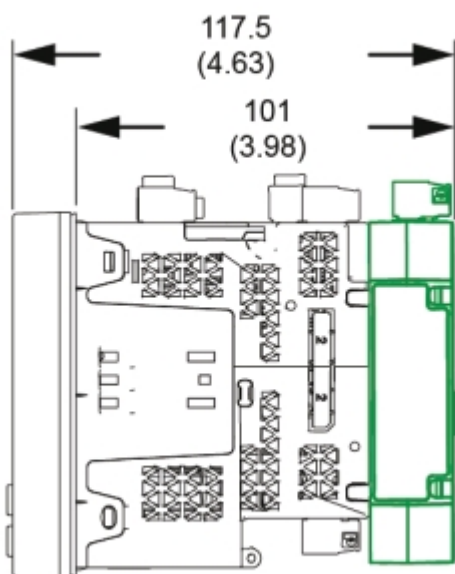

### Complementair

width	22 mm
depth	90,5 mm
height	100,2 mm
net weight	119,3 g

## Dimensions

---

Image of product / Alternate images

Alternative

---