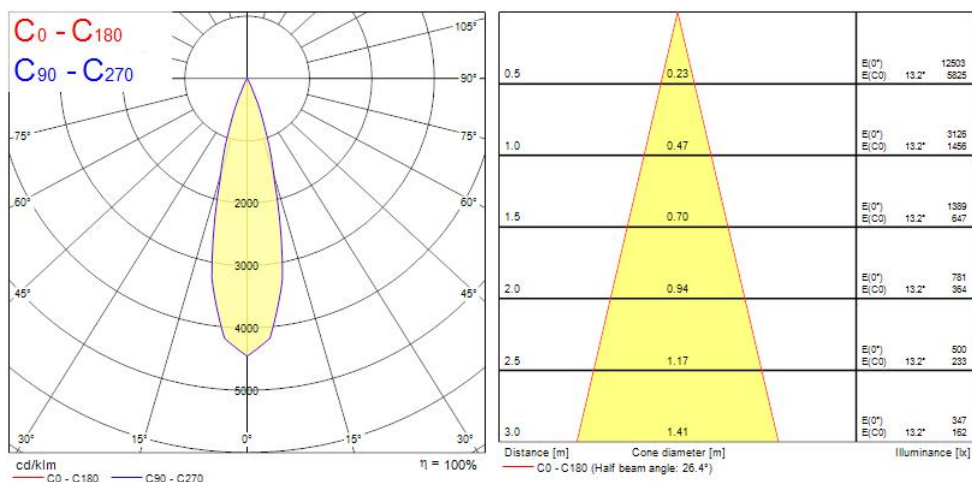

Concord

MYRIAD ADJ ROUND WHITE 3000K DALI WHITE BEZ 2056209

IK rating

IK02

Product EAN number

5025768562091

Warranty

5 years

Photometry

Technical drawings