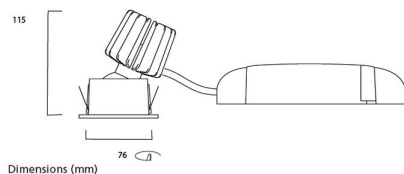

Concord

MYRIAD ADJ ROUND WHITE 3000K DALI WHITE BEZ 2056209

IK rating

IK02

Product EAN number

5025768562091

Warranty

5 years

Photometry

Technical drawings

Data table