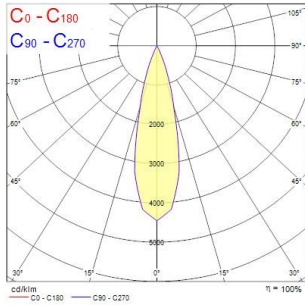

Myriad Adjustable Round - White with White bezel

MYRIAD ADJ ROUND WHITE 3000K DALI WHITE BEZ
2056209

PRODUCT OVERVIEW

Product name	MYRIAD ADJ ROUND WHITE 3000K DALI WHITE BEZ
Technology	LED
Cap/Base	N/A
Housing	PC Polycarbonate
Mount	Ceiling recessed mounting
Environment	Indoor
Warranty	5 years
Fixture luminous flux (lm)	702
Luminaire efficacy (lm/W)	70
LOR (%)	100
Colour temperature (K)	3000
Light colour	Warm White
CRI (Ra)	90
Colour Variation Initial (SDCM)	SDCM3
Photobiological Risk Group	RG1
Total power consumption (W)	10
Electrical protection	Class II
Control gear type	Electronic ballast
Control gear mounting	Integral
Housing colour	White
IP rating	IP20
IK rating	IK02
Product EAN number	5025768562091

PHOTOMETRY

Myriad Adjustable Round - White with White bezel MYRIAD ADJ ROUND WHITE 3000K DALI WHITE BEZ 2056209

Distance [m]	Cone diameter [m]	Beam diameter [m]	Beam diameter [ft]	Beam diameter [in]	Illuminance [lx]
0.5	0.23	0.23	13.2"	1260	8520
1.0	0.47	0.47	13.2"	1490	4260
1.5	0.70	0.70	13.2"	1380	2840
2.0	0.94	0.94	13.2"	1260	2050
2.5	1.17	1.17	13.2"	1140	1640
3.0	1.41	1.41	13.2"	1020	1360

Distance [m] Cone diameter [m]
 C0-C180 (Half beam angle: 26.4°)

TECHNICAL DRAWINGS