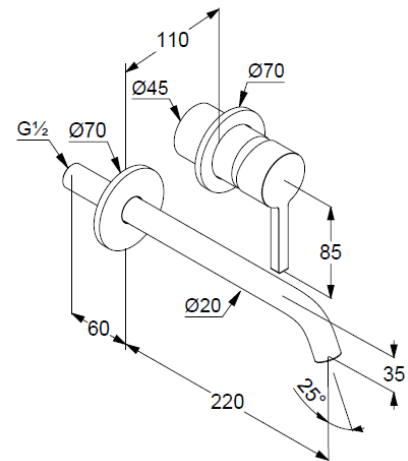

single lever mixer

trim set without pre-installation set

for pre-installation set KLUDI Ref.: 38242

solid lever, metal

aerator, S-Pointer M18,5 PCA

flow rate at 3 bar 4,5 l/min.

fixed spout

EU taxonomy: max. 6 l/min. -

Substantial Contribution (SC) possible

Produktabbildung/ Product picture

Maßzeichnung/ Dimensional drawing

Durchfluss/ Flow rate