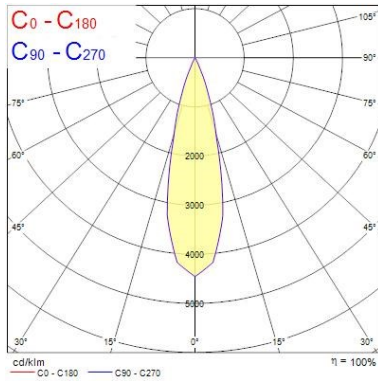

Myriad Adjustable Round - White with White bezel MYRIAD ADJ ROUND WHITE 3000K DALI WHITE BEZ 2056209

PHOTOMETRY

0.5	0.23	E(0°) E(C0)	1200 5525
1.0	0.47	E(0°) E(C0)	3125 1455
1.5	0.70	E(0°) E(C0)	1389 647
2.0	0.94	E(0°) E(C0)	751 354
2.5	1.17	E(0°) E(C0)	500 233
3.0	1.41	E(0°) E(C0)	347 162

Distance [m]   Cone diameter [m]   Illuminance [lx]
C0 - C180 (Half beam angle: 26.4°)

TECHNICAL DRAWINGS