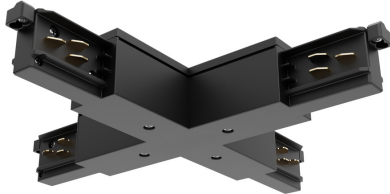

### Features

- OneTrack accessory, X-feed connector. Cover for recessed version supplied separately. Polycarbonate body, copper alloy contacts. Cover for recessed version supplied separately. Black. Please check the safety sheet to supply the track with this accessory and follow the instructions correctly.