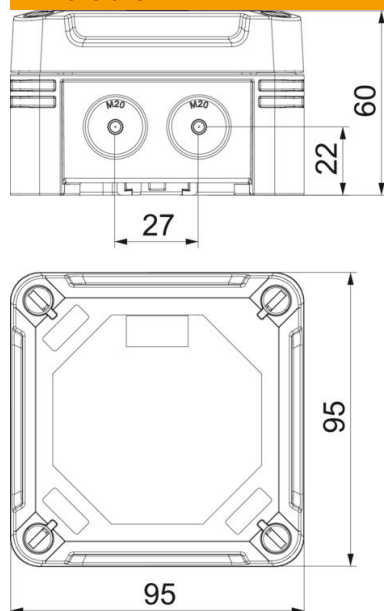

### Master data

Item number	2005000
Type	X01 LGR
Description 1	Junction box
Manufacturer	OBO
Dimension	95x95x60
Colour	Light grey; RAL 7035
Material	Polycarbonate
Smallest sales unit	1
Unit of quantity	Piece
Weight	16 kg
Weight unit	kg/100 pc.
CO2 Footprint (GWP) Cradle-to-Gate	0,6863 kg CO2e / 1 Piece

### Dimensions

Length	95 mm
Width	95 mm
Height	60 mm

### Technical data

Expandable	yes
No. of entries	7
Type of entry	Cuttable stepped membrane
Type of housing penetration	Pre-marking
Measured insulation voltage $V_i$	750 V
Equipment	Without
Cover	Not transparent
Cover fastening	Screwed
Entry from rear	no
Entries	7 x Ø20
Explosion-tested version	no
Flame-resistant	acc. to VDE 0471/DIN 695 Part 2-1, test temperature 650°C
Shape	Square
Fibre-glass reinforced	yes
Halogen-free	yes
Clear internal dimensions	85x85x45 mm
Max. Conductor cross-section	1.5 mm <sup>2</sup>
With screening	no
with lid	yes
Mounting type	Wall/ceiling mounting
Nominal cross-section, max.	1.5 mm <sup>2</sup>
Nominal cross-section, min.	0.8 mm <sup>2</sup>
Nominal voltage	750 V
Sealable	yes
Impact-resistant	yes
Protection rating	IP67
Protection rating IK code	IK09