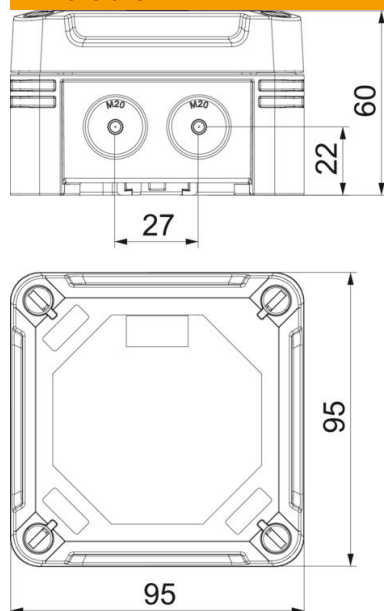

Including 3 cable glands V-TEC M20 and 3 locknuts.

Junction box according to DIN EN 60670. Flame-resistant to DIN EN 60695/2/11, test temperature 650 °C. Impact resistance IK09 according to DIN EN 50102. Protection rating IP67 according to DIN EN 60529.

PC Polycarbonate

Master data

Item number	2005030
Type	X01 G M20 LGR
Description 1	Junction box
Description 2	with 3xV-TEC VM and 3x116
Manufacturer	OBO
Dimension	95x95x60
Colour	Light grey; RAL 7035
Material	Polycarbonate
Smallest sales unit	1
Unit of quantity	Piece
Weight	19 kg
Weight unit	kg/100 pc.
CO2 Footprint (GWP) Cradle-to-Gate	0,8349 kg CO2e / 1 Piece

Technical data sheet

Junction box X 01 with cable gland

Item number: 2005030

Dimensions

Length	95 mm
Width	95 mm
Height	60 mm

Technical data

Expandable	yes
No. of entries	7
Type of entry	Gland
Type of housing penetration	Pre-marking
Measured insulation voltage V_i	750 V
Equipment	Miscellaneous
Cover	Not transparent
Cover fastening	Screwed
Entry from rear	no
Entries	7 x Ø20
Explosion-tested version	no
Flame-resistant	acc. to VDE 0471/DIN 695 Part 2-1, test temperature 650°C
Shape	Square
Fibre-glass reinforced	yes
Halogen-free	yes
Clear internal dimensions	85x85x45 mm
Max. Conductor cross-section	1.5 mm ²
With screening	no
with lid	yes
Mounting type	Wall/ceiling mounting
Nominal cross-section, max.	1.5 mm ²
Nominal cross-section, min.	0.8 mm ²
Nominal voltage	750 V
Sealable	yes
Impact-resistant	yes
Protection rating	IP67
Protection rating IK code	IK09

Technical data sheet

Junction box X 01 with cable gland

Item number: 2005030

Technical data

Permitted temperature range, max.	65 °C
Permitted temperature range, min.	-25 °C
Transparent lid	no
Weatherproof	yes