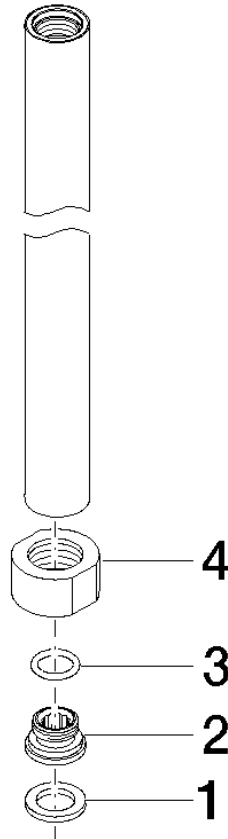

## Pipe 650 mm - Brushed Bronze (PVD)

SPARE PARTS

90 28 22 104 00 Product version from 4/1/2025

	Brushed Bronze (PVD)	90 28 22 104 00-42
	Chrome	90 28 22 104 00-00
	Brushed Dark Brass (PVD)	90 28 22 104 00-39
	Brushed Dark Platinum	90 28 22 104 00-99

## Pipe 650 mm - Brushed Bronze (PVD)

SPARE PARTS

---

90 28 22 104 00 Product version from 4/1/2025

## Pipe 650 mm - Brushed Bronze (PVD)

SPARE PARTS

90 28 22 104 00 Product version from 4/1/2025

90 28 22 104 00 Product version from 4/1/2025

Parts for other finishes can be found here: [Chrome](#)

### Spare parts list

No.	Item Number	Name	Quantity used	Delivery time
1	90 14 20 002 00 90	Washer 18,5 x 12,0 x 2,0 mm -	1.00	14
3	09 14 10 003 90	O-Ring EPDM 70 11,0 x 2,0 mm -	1.00	14
2	09 29 05 020 10 90	Connection Ø 18,5 x 11 mm -	1.00	14
4	09 23 30 035-42	Mounting Nut with side flat 1/2" - Brushed Bronze (PVD)	1.00	82