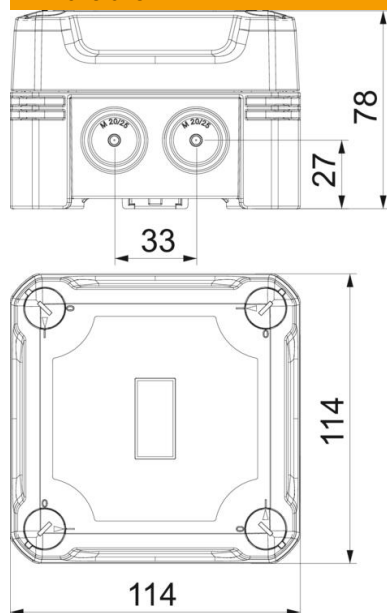

### Master data

Item number	2005008
Type	X04 LGR
Description 1	Junction box
Manufacturer	OBO
Dimension	114x114x78
Colour	Light grey; RAL 7035
Material	Polycarbonate
Smallest sales unit	1
Unit of quantity	Piece
Weight	26.6 kg
Weight unit	kg/100 pc.
CO2 Footprint (GWP) Cradle-to-Gate	1,0725 kg CO2e / 1 Piece

### Dimensions

Length	114 mm
Width	114 mm
Height	78 mm

### Technical data

Expandable	yes
No. of entries	7
Type of entry	Cuttable stepped membrane
Type of housing penetration	Pre-marking
Measured insulation voltage $V_i$	750 V
Equipment	Without
Cover	Not transparent
Cover fastening	Screwed
Entry from rear	no
Entries	7 x $\varnothing 20/25$
Explosion-tested version	no
Flame-resistant	acc. to VDE 0471/DIN 695 Part 2-1, test temperature 650°C
Shape	Square
Fibre-glass reinforced	yes
Halogen-free	yes
Clear internal dimensions	102x102x60 mm
Max. Conductor cross-section	4 mm <sup>2</sup>
With screening	no
with lid	yes
Mounting type	Wall/ceiling mounting
Nominal cross-section, max.	4 mm <sup>2</sup>
Nominal cross-section, min.	1.5 mm <sup>2</sup>
Nominal voltage	750 V
Sealable	yes
Impact-resistant	yes
Protection rating	IP67
Protection rating IK code	IK09