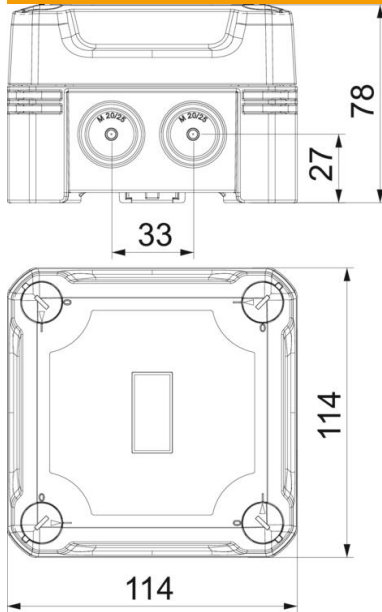

PC Polycarbonate

Master data

Item number	2005148
Type	X04 SW-RO
Description 1	Junction box
Description 2	with red cover
Manufacturer	OBO
Dimension	114x114x78
Colour	black / red
Material	Polycarbonate
Smallest sales unit	1
Unit of quantity	Piece
Weight	26.6 kg
Weight unit	kg/100 pc.
CO2 Footprint (GWP) Cradle-to-Gate	1,0703 kg CO2e / 1 Piece

Technical data sheet

Junction box X 04

Item number: 2005148

Dimensions

Length	114 mm
Width	114 mm
Height	78 mm

Technical data

Expandable	yes
No. of entries	7
Type of entry	Cuttable stepped membrane
Type of housing penetration	Pre-marking
Measured insulation voltage V_i	750 V
Equipment	Without
Cover	Not transparent
Cover fastening	Screwed
Entry from rear	no
Entries	7 x $\varnothing 20/25$
Explosion-tested version	no
Flame-resistant	acc. to VDE 0471/DIN 695 Part 2-1, test temperature 650°C
Shape	Square
Fibre-glass reinforced	yes
Halogen-free	yes
Clear internal dimensions	102x102x60 mm
Max. Conductor cross-section	4 mm ²
With screening	no
with lid	yes
Mounting type	Wall/ceiling mounting
Nominal cross-section, max.	4 mm ²
Nominal cross-section, min.	1.5 mm ²
Nominal voltage	750 V
Sealable	yes
Impact-resistant	yes
Protection rating	IP67
Protection rating IK code	IK09

Technical data sheet

Junction box X 04

Item number: 2005148

Technical data

Permitted temperature range, max.	65 °C
Permitted temperature range, min.	-25 °C
Transparent lid	no
Weatherproof	yes