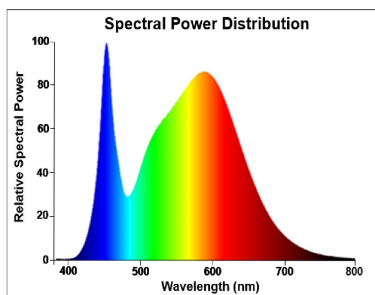

ToLEDo Retro GLS

ToLEDo RT GLS V5 CL 806LM 840 E27 SL

0029329

Packaging

Single packaging type	Carton
Product EAN number	5410288293295
Packaging single length / height (cm)	6.6
Packaging single width (cm)	6.6
Packaging single depth (cm)	12.0
DUN14 (outer)	15410288293292
Units per outer package	6
Packaging outer length / height (cm)	20.6
Packaging outer width (cm)	14.0
Packaging outer depth (cm)	13.0

Safety data

Optimal operating condition (°C)	-20-40
Breakage cleaning instructions	Not applicable
Special purpose lamp	No
Dry applications use only	Yes
Suitable for household illumination	Yes
Safety message	Not Suitable for totally enclosed fixtures

PHOTOMETRY

TECHNICAL DRAWINGS