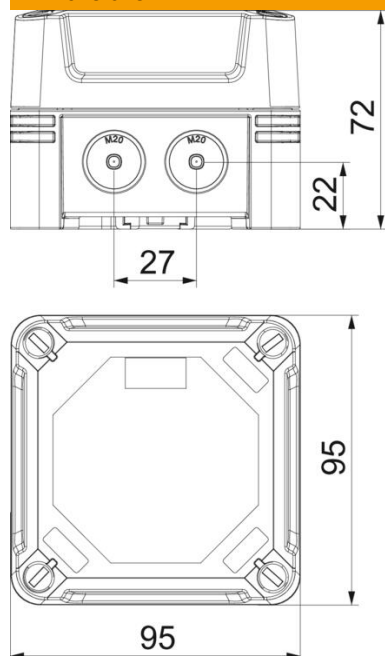

Technical data sheet

Junction box X 02

Item number: 2005054

Junction box for the connection of cables in indoor and outdoor areas. Square design with knock-out entries. Suitable for wall and ceiling mounting with the option to fasten outside, inside or to mount via the corner domes. Particularly impact resistant with IK09. Transparent cover with quick lock, sealable. Made from halogen-free and UV-resistant materials.

PC Polycarbonate

Master data

Item number	2005054
Type	X02 LGR-TR
Description 1	Junction box
Description 2	with transparent lid
Manufacturer	OBO
Dimension	95x95x72
Colour	grey / transparent
Material	Polycarbonate
Smallest sales unit	1
Unit of quantity	Piece
Weight	17.8 kg
Weight unit	kg/100 pc.
CO2 Footprint (GWP) Cradle-to-Gate	0,7448 kg CO2e / 1 Piece

Technical data sheet

Junction box X 02

Item number: 2005054

Dimensions

Length	95 mm
Width	95 mm
Height	72 mm

Technical data

Expandable	yes
No. of entries	7
Type of entry	Cuttable stepped membrane
Type of housing penetration	Pre-marking
Measured insulation voltage V_i	750 V
Equipment	Without
Cover	Transparent
Cover fastening	Screwed
Entry from rear	no
Entries	7 x Ø20
Explosion-tested version	no
Flame-resistant	acc. to VDE 0471/DIN 695 Part 2-1, test temperature 650°C
Shape	Square
Fibre-glass reinforced	yes
Halogen-free	yes
Clear internal dimensions	85x85x57 mm
Max. Conductor cross-section	2.5 mm ²
With screening	no
with lid	yes
Mounting type	Wall/ceiling mounting
Nominal cross-section, max.	2.5 mm ²
Nominal cross-section, min.	1 mm ²
Nominal voltage	750 V
Sealable	yes
Impact-resistant	yes

Technical data sheet

Junction box X 02

Item number: 2005054

Technical data

Protection rating	IP67
Protection rating IK code	IK09
Permitted temperature range, max.	65 °C
Permitted temperature range, min.	-25 °C
Transparent lid	yes
Weatherproof	yes